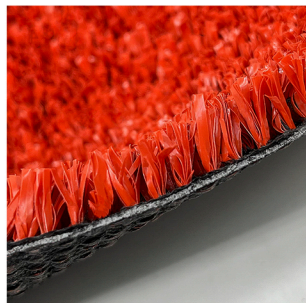

Pile height:12mm

Gauge:3/16 inch

Density:48300 turfs/sqm

Name:Tennis Grass

Item:R11223

Pile height:12mm

Gauge:3/16 inch

Density:48300 turfs/sqm