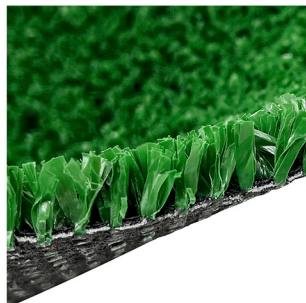

Name:Tennis Grass

Item:G11223

Pile height:12mm

Gauge:3/16 inch

Density:48300 turfs/sqm