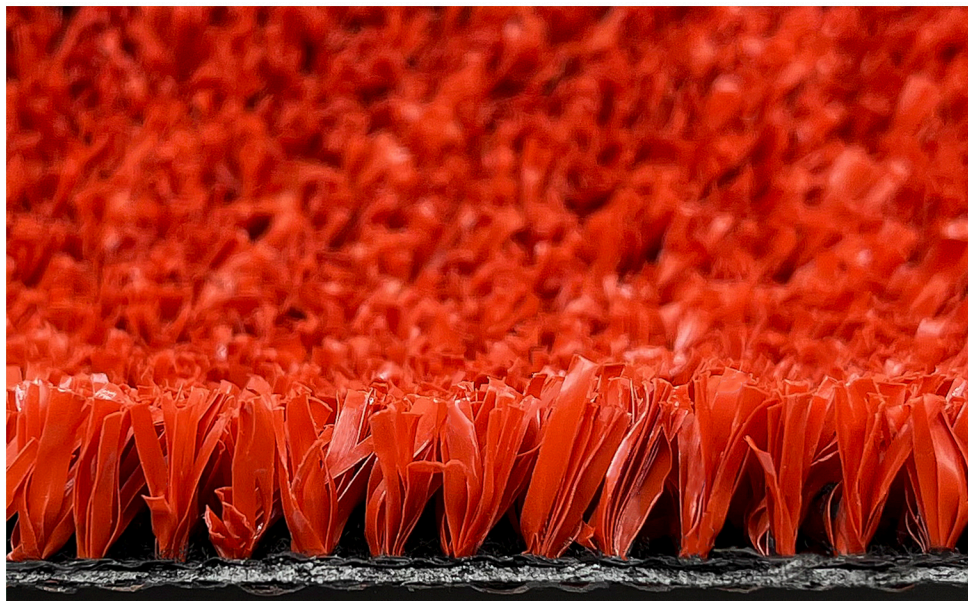

Name:Tennis Grass

Item:R11223

Pile height:12mm

Gauge:3/16 inch

Density:48300 turfs/sqm